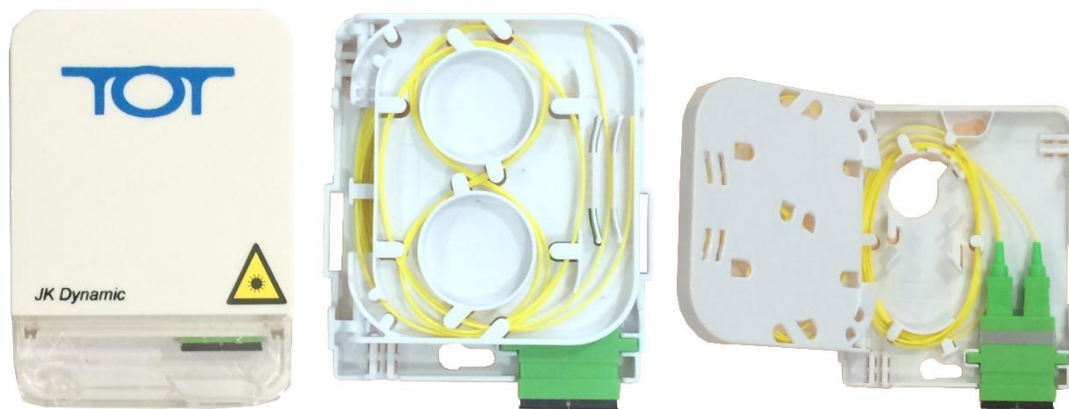

Termination Box FTTx

2, 3, 4 Ports

For AWN/ CAT/ TOT new model

Termination Box FTTx 2 cores

Features

1. ABS material
2. Size: 86(L)x86(W)x24(H) mm.
3. Mounted adaptors (SC/LC/E2000)
4. Pigtails are provided in 0.5M length
5. Use for direct outdoor cable or drop cables

Termination Box FTTx 3 Ports

Model JK0003NS *SIMPLEX*

Model JK0004ND *DUPLEX*

Features

1. Type: SC Simplex and SC Duplex
2. The drop cable enables entry 3 ways
3. ABS+PC material
4. Size: 115(L)x86(W)x24(H) mm.
5. Mounted adaptors (SC/LC)
6. Pigtailed are provided in 0.9mm 1.5M length (single mode G.652.D fiber or multimode fiber)
7. Direct indoor cable or Drop cables

Termination Box FTTx 1&4 cores

Features

1. ABS material
2. Size: 12(L)x8(W)x2(H) cm.
3. Adaptors (SC/LC/E2000)
4. Pigtails are provided in 0.5M length (single mode G.652.D fiber or multimode fiber)
5. Direct outdoor cable or Drop cables