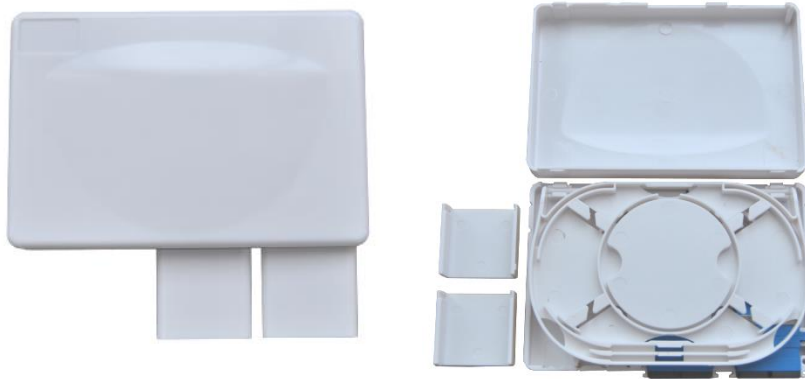

Termination Box FTTx

2, 3, 4 Ports

For AWN/ CAT/ TOT new model

Termination Box FTTx 2 cores

Features

1. ABS material
2. Size: 86(L)x86(W)x24(H) mm.
3. Mounted adaptors (SC/LC/E2000)
4. Pigtails are provided in 0.5M length
5. Use for direct outdoor cable or drop cables

Termination Box FTTx 3 Ports

Model JK0003NS *SIMPLEX*

Model JK0004ND *DUPLEX*

Features

1. Type: SC Simplex and SC Duplex
2. The drop cable enables entry 3 ways
3. ABS+PC material
4. Size: 115(L)x86(W)x24(H) mm.
5. Mounted adaptors (SC/LC)
6. Pigtailed are provided in 0.9mm 1.5M length (single mode G.652.D fiber or multimode fiber)
7. Direct indoor cable or Drop cables

Termination Box FTTx 1&4 cores

Features

1. ABS material
2. Size: 12(L)x8(W)x2(H) cm.
3. Adaptors (SC/LC/E2000)
4. Pigtails are provided in 0.5M length (single mode G.652.D fiber or multimode fiber)
5. Direct outdoor cable or Drop cables