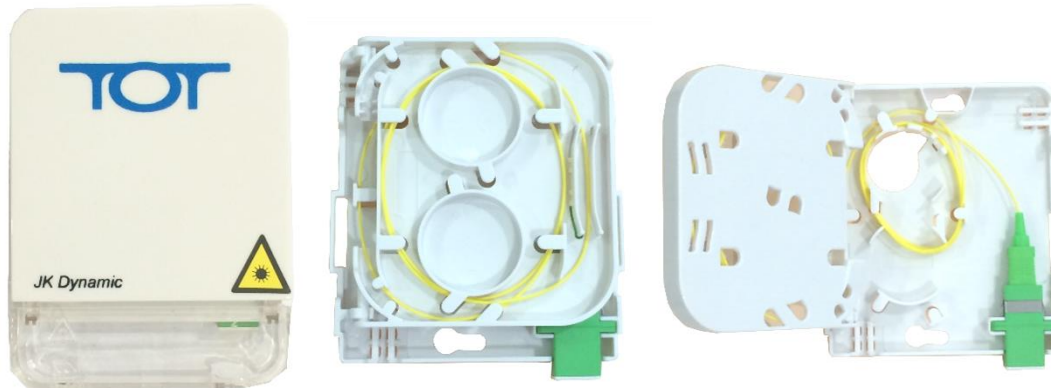

Termination Box FTTx

2, 3, 4 Ports

For AWN/ CAT/ TOT new model

Termination Box FTTx 2 cores

Features

1. ABS material
2. Size: 86(L)x86(W)x24(H) mm.
3. Mounted adaptors (SC/LC/E2000)
4. Pigtails are provided in 0.5M length
5. Use for direct outdoor cable or drop cables

Termination Box FTTx 3 Ports

Model JK0003NS *SIMPLEX*

Model JK0004ND *DUPLEX*

Features

1. Type: SC Simplex and SC Duplex
2. The drop cable enables entry 3 ways
3. ABS+PC material
4. Size: 115(L)x86(W)x24(H) mm.
5. Mounted adaptors (SC/LC)
6. Pigtailed are provided in 0.9mm 1.5M length (single mode G.652.D fiber or multimode fiber)
7. Direct indoor cable or Drop cables

Termination Box FTTx 1&4 cores

Features

1. ABS material
2. Size: 12(L)x8(W)x2(H) cm.
3. Adaptors (SC/LC/E2000)
4. Pigtails are provided in 0.5M length (single mode G.652.D fiber or multimode fiber)
5. Direct outdoor cable or Drop cables