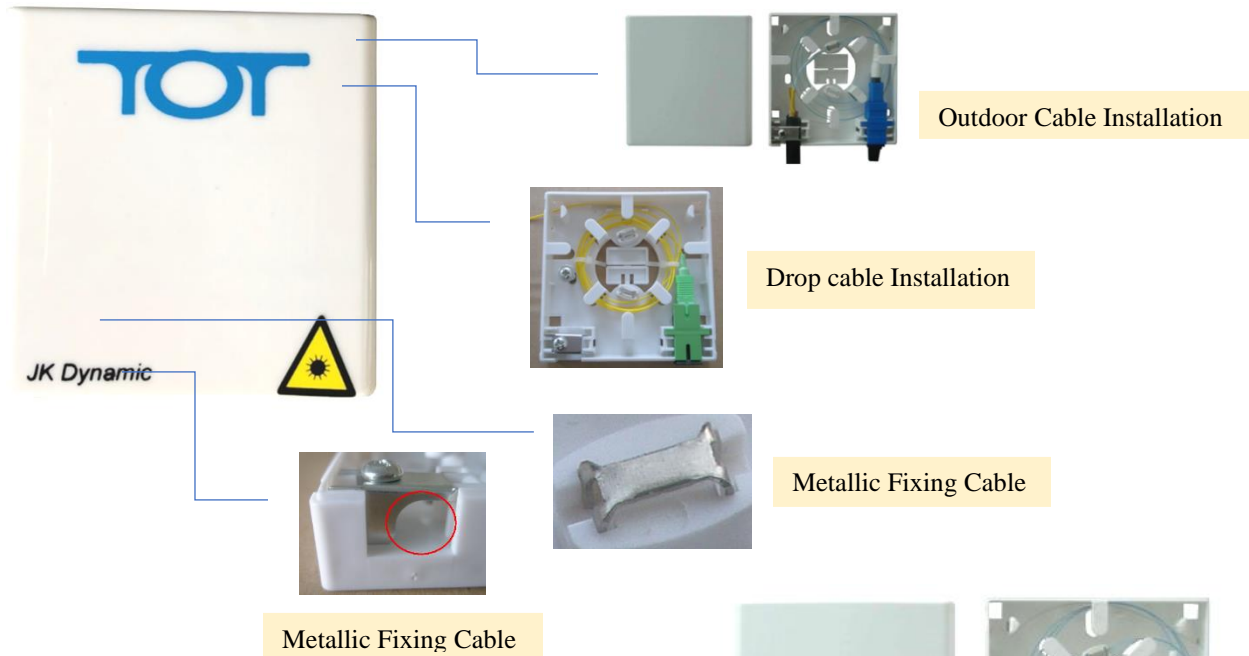

Termination Box FTTx

2, 3, 4 Ports

For AWN/ CAT/ TOT new model

Termination Box FTTx 2 cores

Features

1. ABS material
2. Size: 86(L)x86(W)x24(H) mm.
3. Mounted adaptors (SC/LC/E2000)
4. Pigtails are provided in 0.5M length
5. Use for direct outdoor cable or drop cables

Termination Box FTTx 3 Ports

Model JK0003NS *SIMPLEX*

Model JK0004ND *DUPLEX*

Features

1. Type: SC Simplex and SC Duplex
2. The drop cable enables entry 3 ways
3. ABS+PC material
4. Size: 115(L)x86(W)x24(H) mm.
5. Mounted adaptors (SC/LC)
6. Pigtailed are provided in 0.9mm 1.5M length (single mode G.652.D fiber or multimode fiber)
7. Direct indoor cable or Drop cables

Termination Box FTTx 1&4 cores

Features

1. ABS material
2. Size: 12(L)x8(W)x2(H) cm.
3. Adaptors (SC/LC/E2000)
4. Pigtails are provided in 0.5M length (single mode G.652.D fiber or multimode fiber)
5. Direct outdoor cable or Drop cables