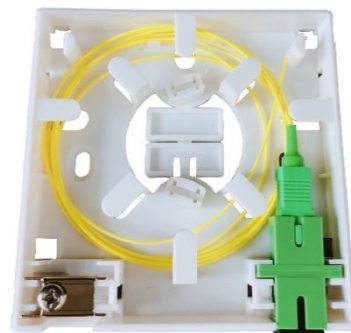

Termination Box FTTx

2, 3, 4 Ports

For AWN/ CAT/ TOT new model

Termination Box FTTx 2 cores

Features

1. ABS material
2. Size: 86(L)x86(W)x24(H) mm.
3. Mounted adaptors (SC/LC/E2000)
4. Pigtails are provided in 0.5M length
5. Use for direct outdoor cable or drop cables

Termination Box FTTx 3 Ports

Model JK0003NS *SIMPLEX*

Model JK0004ND *DUPLEX*

Features

1. Type: SC Simplex and SC Duplex
2. The drop cable enables entry 3 ways
3. ABS+PC material
4. Size: 115(L)x86(W)x24(H) mm.
5. Mounted adaptors (SC/LC)
6. Pigtailed are provided in 0.9mm 1.5M length (single mode G.652.D fiber or multimode fiber)
7. Direct indoor cable or Drop cables

Termination Box FTTx 1&4 cores

Features

1. ABS material
2. Size: 12(L)x8(W)x2(H) cm.
3. Adaptors (SC/LC/E2000)
4. Pigtails are provided in 0.5M length (single mode G.652.D fiber or multimode fiber)
5. Direct outdoor cable or Drop cables